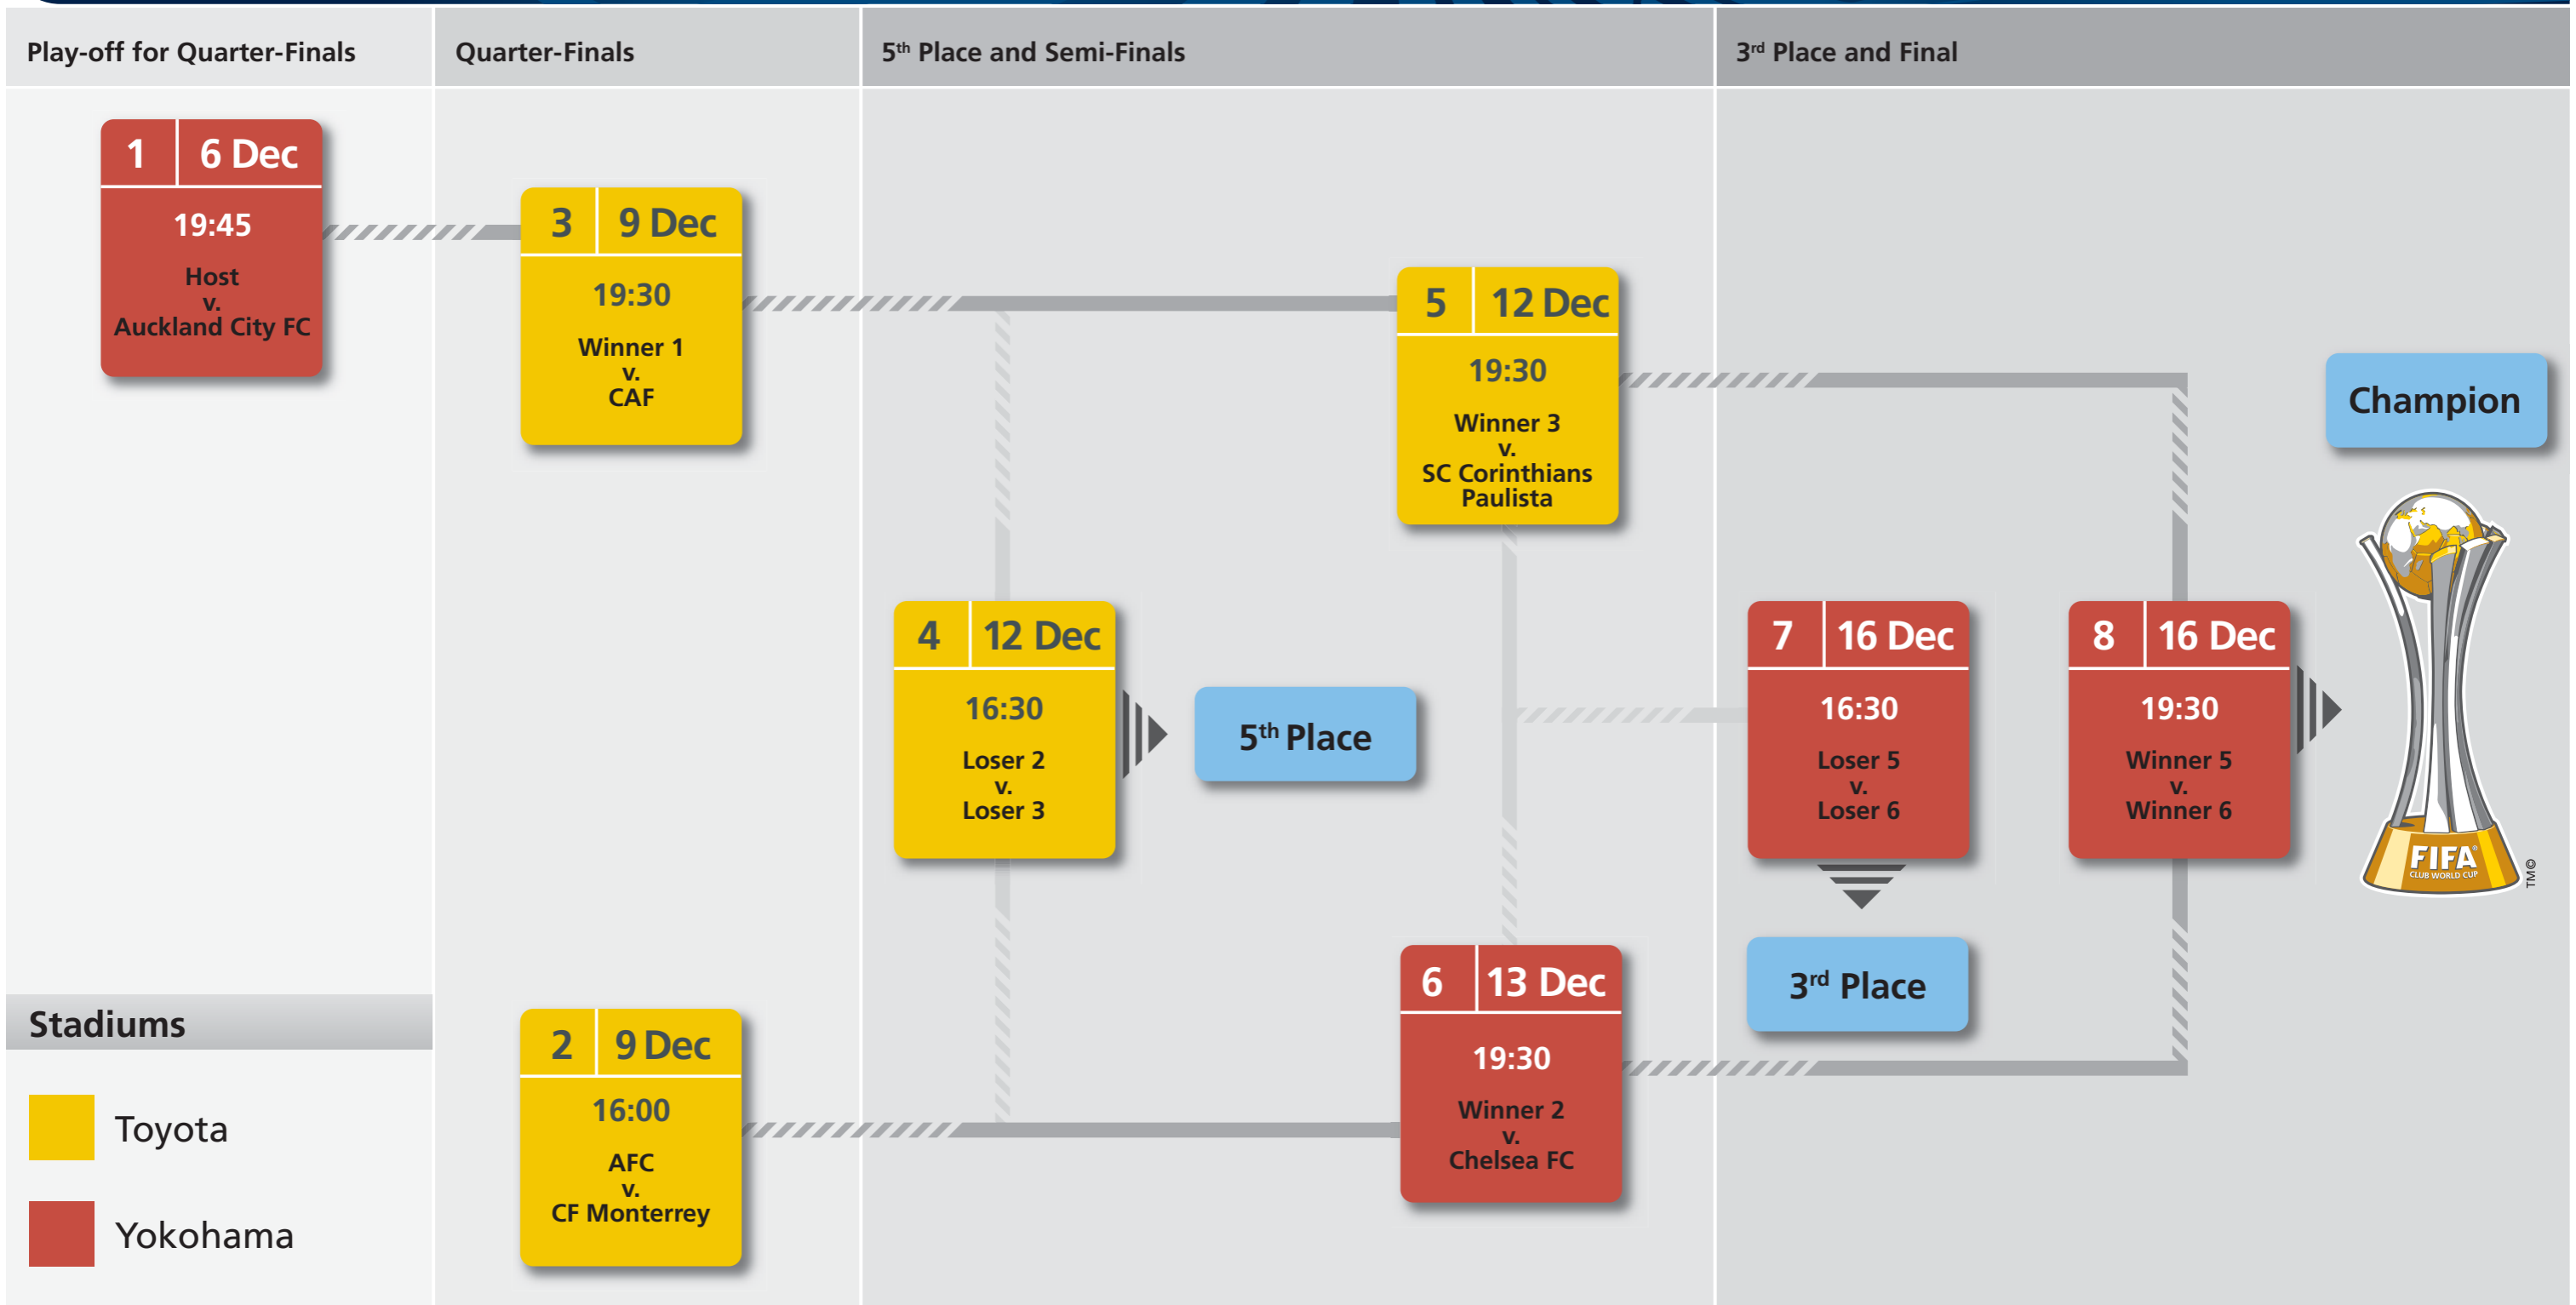

MATCH SCHEDULE

FIFA Club World Cup Japan 2012 presented by TOYOTA

Stadiums

- Toyota
- Yokohama

Participating Clubs

- AFC – *Champions League* winner – 10 November 2012
- CAF – *Champions League* winner – 16/17/18 November 2012
- CONCACAF – *Champions League* winner – CF Monterrey (Mexico)
- CONMEBOL – *Copa Libertadores* winner – SC Corinthians Paulista (Brazil)
- OFC – *O-League* winner – Auckland City FC (New Zealand)
- UEFA – *Champions League* winner – Chelsea FC (England)
- Host Representative – *J.League* winner – 1 December 2012